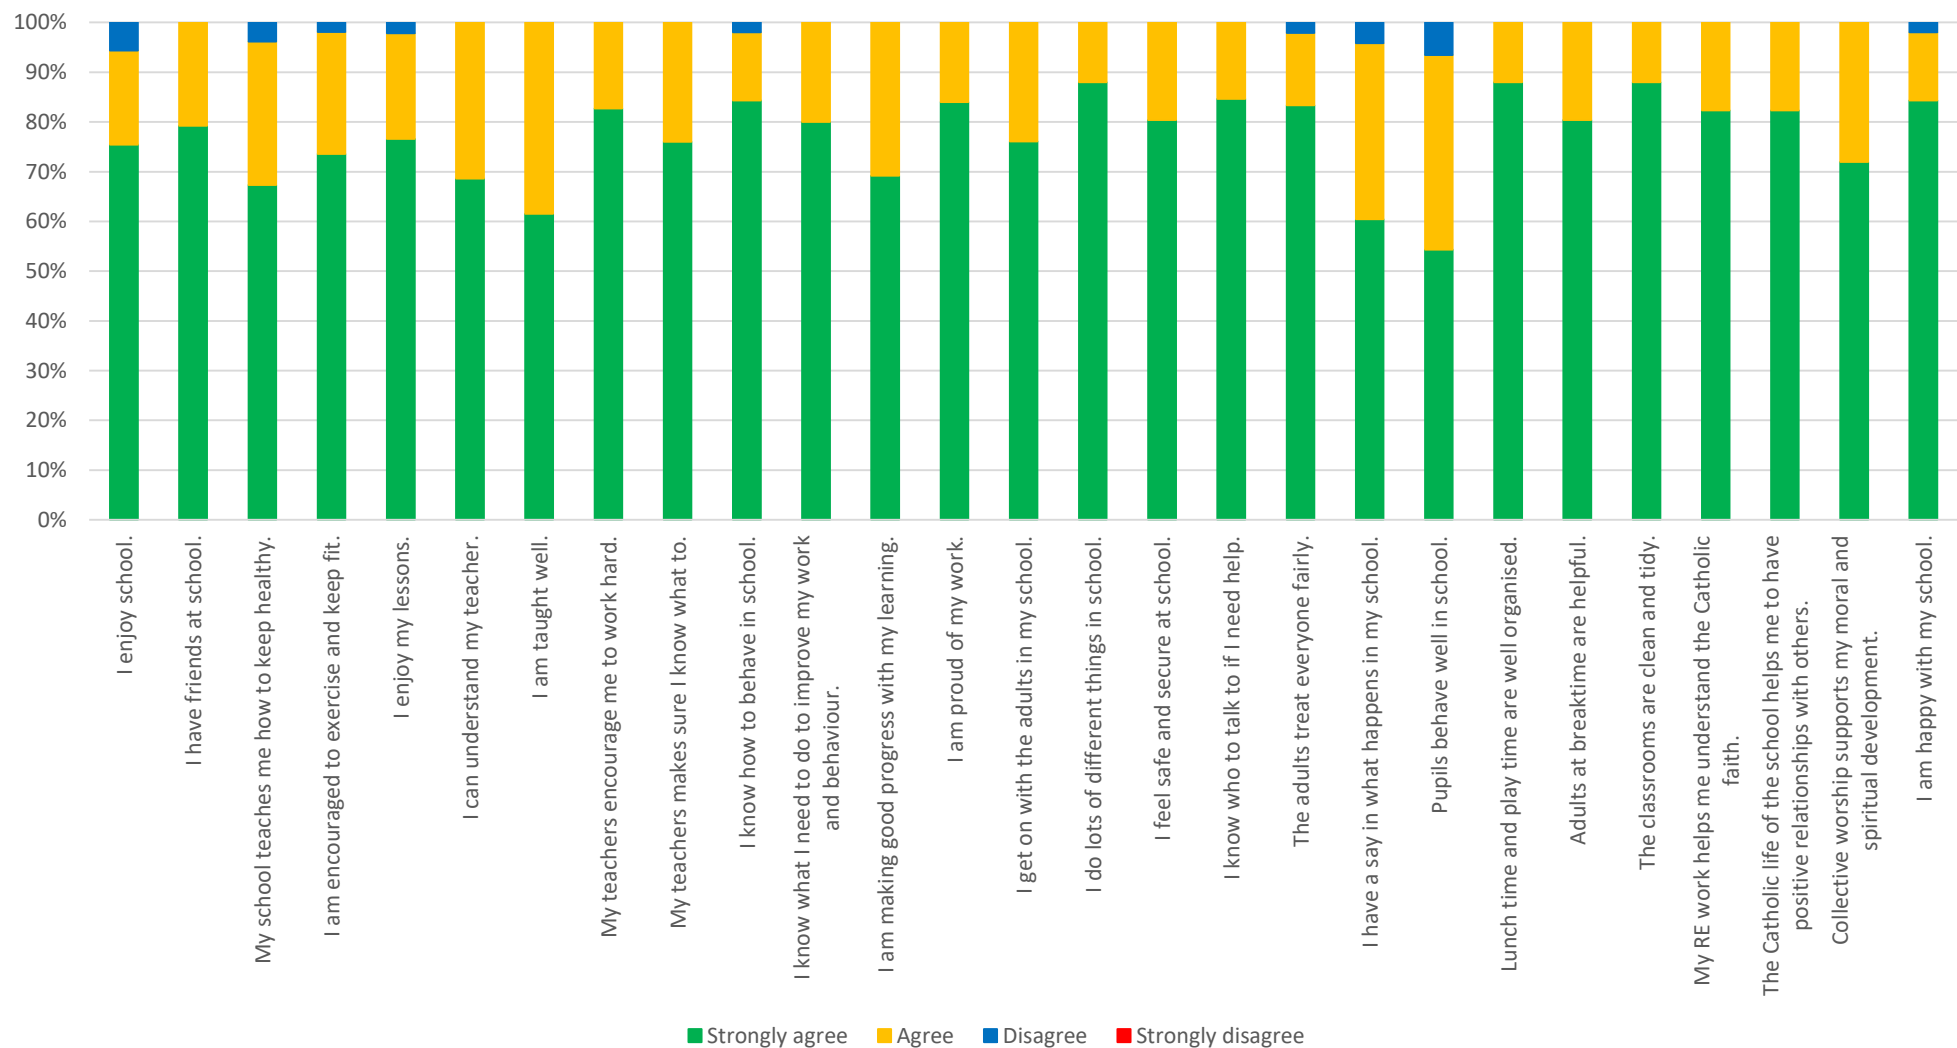

Key Stage 1 Survey Spring 2018

Key Stage 1 Pupil Survey

Key Stage 1 Comments

<p>I am getting on with my work.</p> <p>School is like home. I love school.</p> <p>I wish this school to get better and better.</p> <p>The school helps me learn about history and the school helps me to be a good learner</p> <p>Our school has helpful teachers. Our school has kind children.</p> <p>The school is healthy and the school is tidy. I like PE and play with my friends</p> <p>Everyone in this school is nice. I always look at the altar outside the hall. I really enjoy learning about stuff.</p> <p>I like my friends and to play with them and to play catch and tell them what to do.</p> <p>The school is "grateful" it is really safe and I have friends and I now have 9 friends. I am getting lots of friends. Their food is really good. I taste all the food and it tastes great.</p>	<p>I know my teachers in the school.</p> <p>I like roasted dinner at school. I liked playing in the snow.</p> <p>My teacher teaches me well.</p> <p>I like going on the laptops. I liked playing in the snow and building a snowman.</p> <p>They tell us about what happens when we grow up.</p> <p>I like playing with the equipment in P.E.</p> <p>I like my school everything.</p> <p>I enjoy school lunches and playing with my friends, my assemblies going on the computers and I like the adults in my school.</p> <p>I like the school every day. I like my classroom and my teacher and Mrs Jarvis!</p> <p>I like the pictures (displays).</p> <p>I like this school.</p> <p>I like music.</p> <p>I like the computers.</p>
--	--